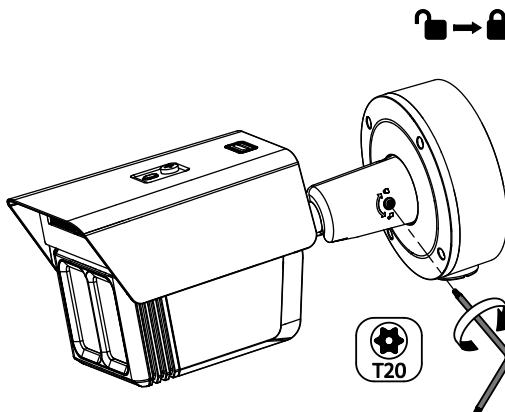

5.3

5.4

Tilt

-10°-10°

Interface Introduction

1	Power input interface
2	Power output interface
3	Network interface
4	Alarm input interface
5	Alarm output interface
6	Audio input interface
7	Audio output interface
8	Built-in microphone
9	Built-in speaker
10	BNC/CVBS interface
11	HDMI interface
12	SDI interface
13	SD card slot
14	SIM card slot
15	Reset button
16	Fiber optical interface
17	Heater
18	USB
19	Antenna
20	RS-485
21	RS-232
22	ABF
23	Grounding
24	Wiegand interface
25	Solar panel
26	Battery switch
27	Debug power interface
28	Solar panel power interface
29	External solar panel interface
30	SOC debug serial port
31	MCU debug serial port
32	Video input interface
33	Video output interface
34	Aviation Plug
35	Battery power output interface
36	Debug network interface

Note: The interface varies with the models. Please refer to the product datasheet for details. The adjustable angle depends on the actual scene.

Product appearance is for reference only and may differ from the actual product.