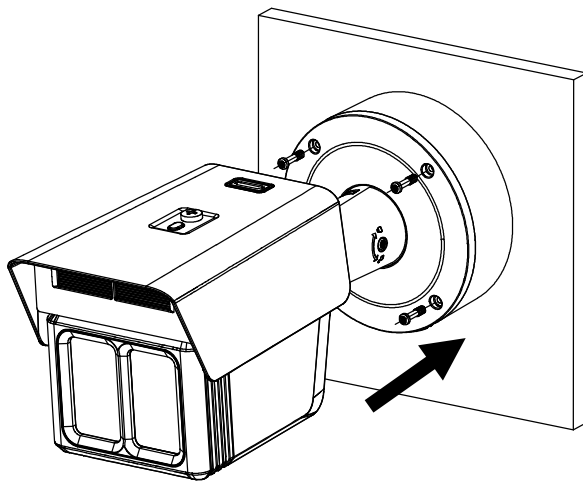

Activate and Access Network Camera

1

2

3

4

6

5.1

5.2

5.3

5.4

Tilt

-10°-10°

Interface Introduction

1	Power input interface
2	Power output interface
3	Network interface
4	Alarm input interface
5	Alarm output interface
6	Audio input interface
7	Audio output interface
8	Built-in microphone
9	Built-in speaker
10	BNC/CVBS interface
11	HDMI interface
12	SDI interface
13	SD card slot
14	SIM card slot
15	Reset button
16	Fiber optical interface
17	Heater
18	USB
19	Antenna
20	RS-485
21	RS-232
22	ABF
23	Grounding
24	Wiegand interface
25	Solar panel
26	Battery switch
27	Debug power interface
28	Solar panel power interface
29	External solar panel interface
30	SOC debug serial port
31	MCU debug serial port
32	Video input interface
33	Video output interface
34	Aviation Plug
35	Battery power output interface
36	Debug network interface

Note: The interface varies with the models. Please refer to the product datasheet for details. The adjustable angle depends on the actual scene.

Product appearance is for reference only and may differ from the actual product.